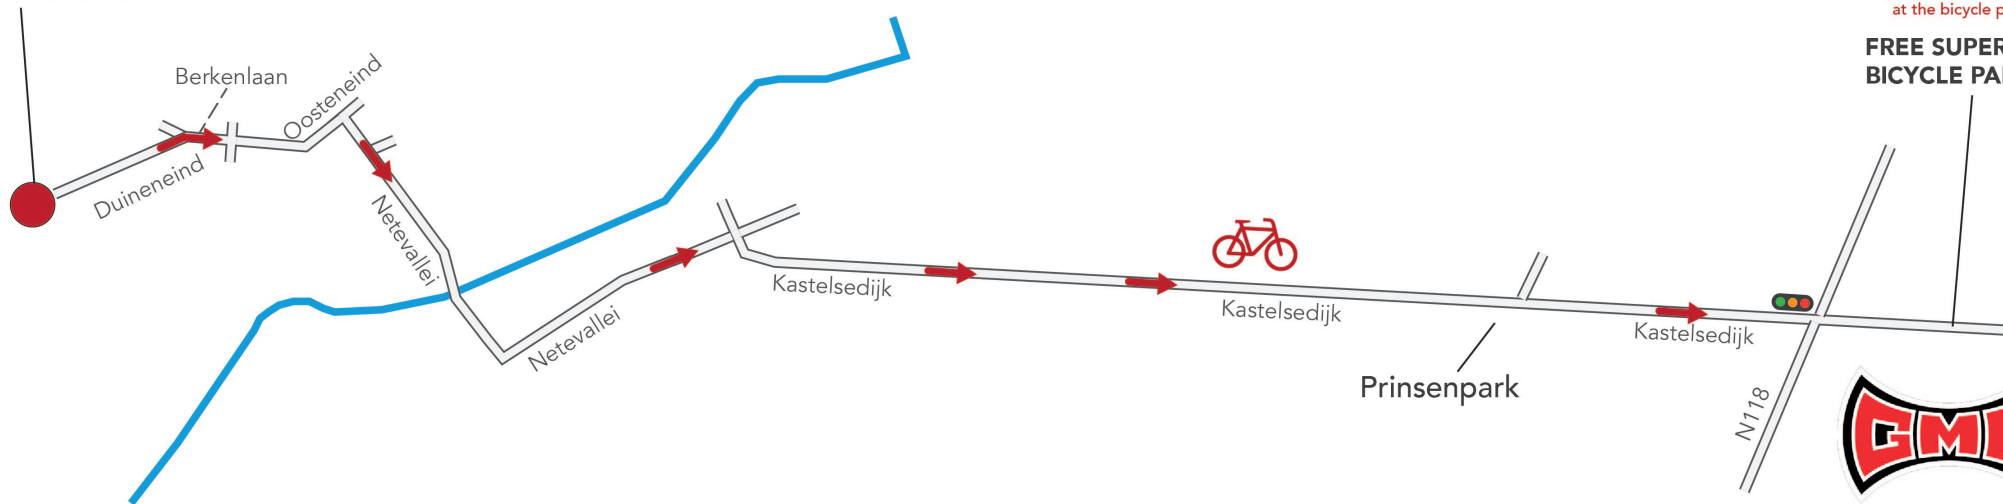

## PARK & BIKE - WEST

**KSK Kasterlee**  
**Duineneind 6**  
**2460 Kasterlee**

**DISTANCE**  
**7,9 KM = 25 MIN.**

and get your free GMM gadget at the bicycle parking!

**FREE SUPERVISED BICYCLE PARKING**